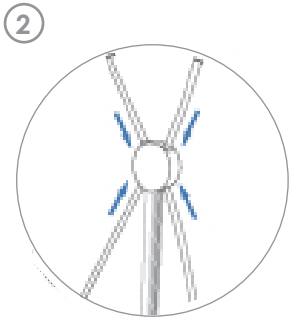

# ZEPPY OUTDOOR SINGLE SIDED BANNER STAND

**BANNER SIZE: 27.5" X 69"**

Insert pole into the hole of base as shown in picture.

Insert top and bottom rods

Attach eyelet of banner to rod ends

\* Fill base with water to add stability during outdoor use.