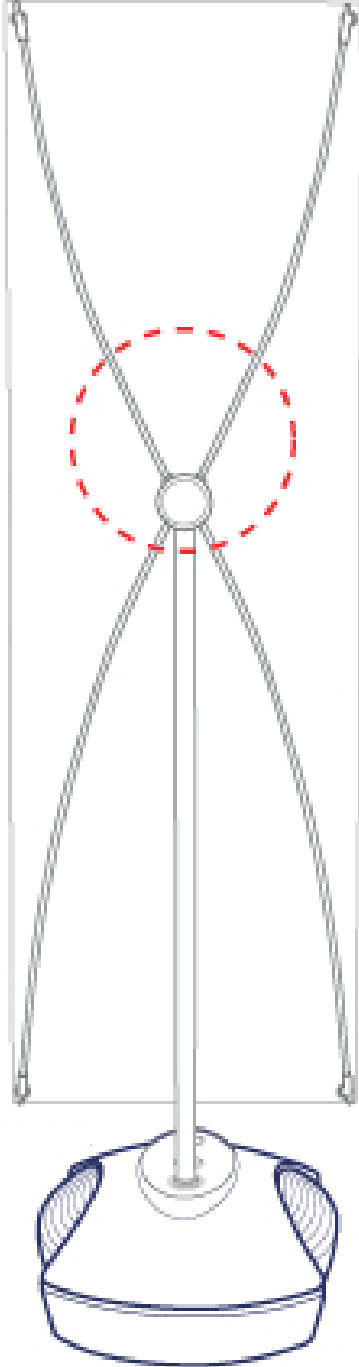

# ZEPPY OUTDOOR SINGLE SIDED BANNER STAND

**BANNER SIZE: 27.5" X 69"**

Insert pole into the hole of base as shown in picture.

Insert top and bottom rods

Attach eyelet of banner to rod ends

\* Fill base with water to add stability during outdoor use.